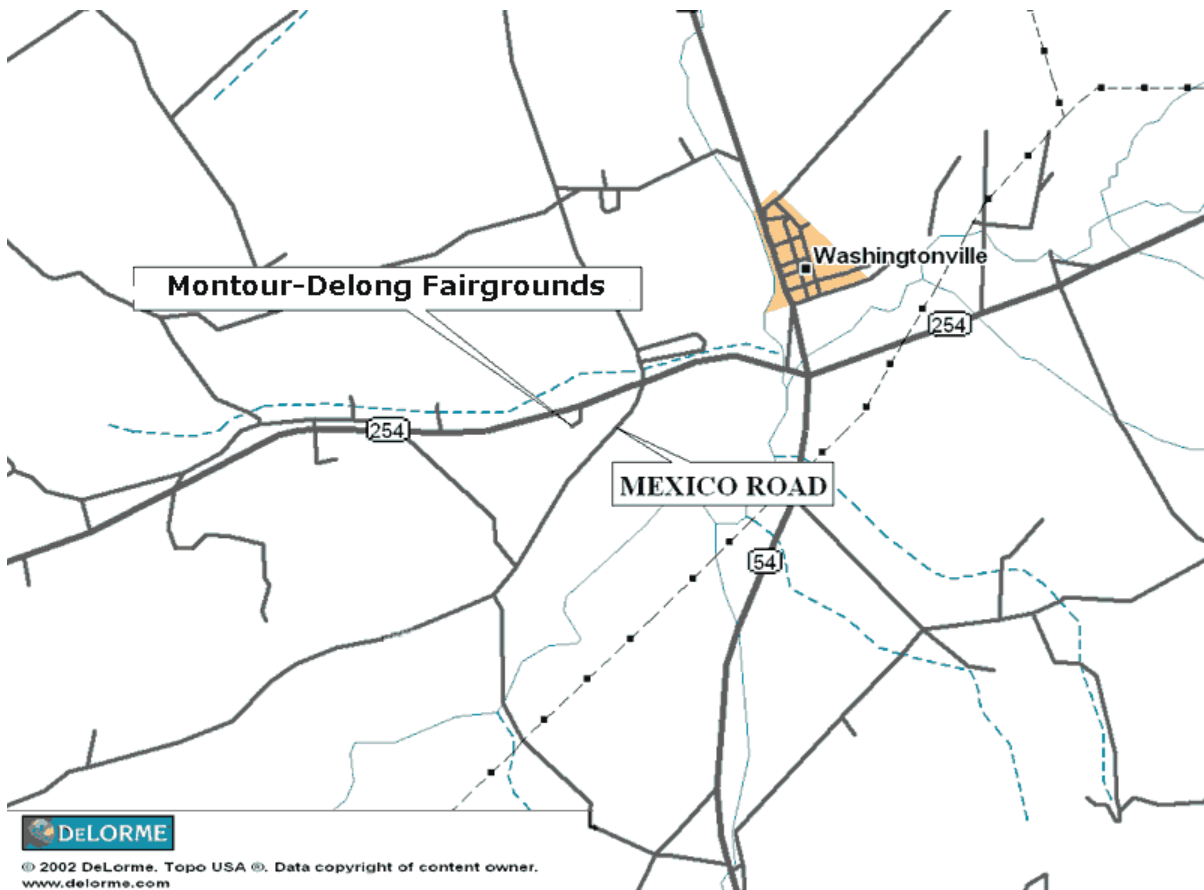

PA Prospectors

Directions and Maps to Montour-Delong Fairground

Directions to the Montour-Delong Fairgrounds from Interstate 80 West of Exit 215 (Limestoneville):

Take Interstate 80 to Exit 215 (PA 254).
Travel east on PA 254 approximately 5.8 miles and turn right at the fairground entrance.
The fairground entrance is easy to miss.
If you come to the traffic signal at the intersection of PA 254 and PA 54 you went too far.

Directions to Montour-Delong Fairgrounds from Interstate 80 East of Exit 224 (Danville):

Take Interstate 80 to Exit 224 (PA 54).
Travel north on PA 54 toward Washingtonville approximately 4.4 miles to PA 254.
There is a traffic signal at this intersection.
Turn left onto PA 254 and travel approximately 0.7 miles and turn left at the fairground entrance.

Directions to Montour-Delong Fairgrounds from Interstate 180:

Take Interstate 180 to Exit 5 (PA 54).

Travel South (toward Turbotville) on PA 54 approximately 9.3 miles to PA 254

There is a traffic signal at this intersection.

Turn right onto PA 254 and travel approximately 0.7 miles and turn left at the fairground entrance.

If you have any additional questions,
contact Wayne by phone (570)-474-9071,
or e-mail at wayne@paprospector.org