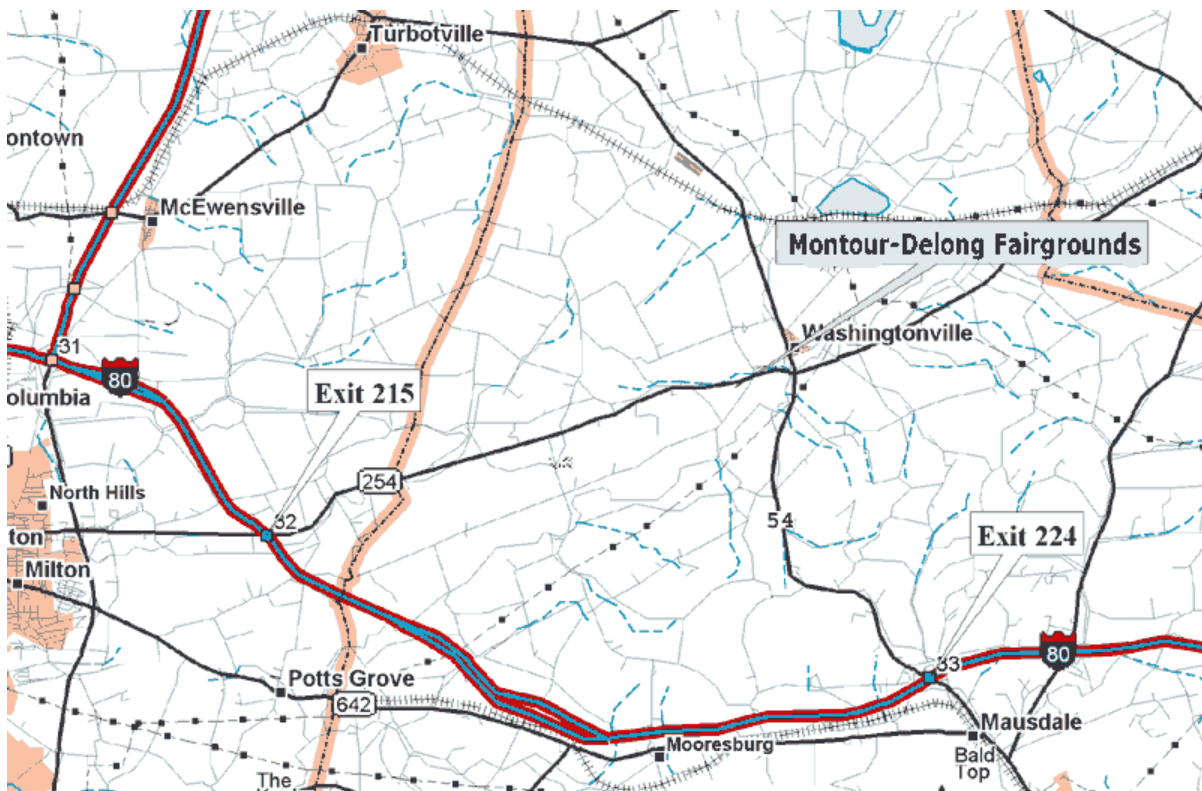

PA Prospectors

Directions and Maps to Montour-Delong Fairground

Directions to the Montour-Delong Fairgrounds from Interstate 80 West of Exit 215 (Limestoneville):

Take Interstate 80 to Exit 215 (PA 254).
Travel east on PA 254 approximately 5.8 miles and turn right at the fairground entrance.
The fairground entrance is easy to miss.
If you come to the traffic signal at the intersection of PA 254 and PA 54 you went too far.

Directions to Montour-Delong Fairgrounds from Interstate 80 East of Exit 224 (Danville):

Take Interstate 80 to Exit 224 (PA 54).
Travel north on PA 54 toward Washingtonville approximately 4.4 miles to PA 254.
There is a traffic signal at this intersection.
Turn left onto PA 254 and travel approximately 0.7 miles and turn left at the fairground entrance.

Directions to Montour-Delong Fairgrounds from Interstate 180:

Take Interstate 180 to Exit 5 (PA 54).

Travel South (toward Turbotville) on PA 54 approximately 9.3 miles to PA 254

There is a traffic signal at this intersection.

Turn right onto PA 254 and travel approximately 0.7 miles and turn left at the fairground entrance.

If you have any additional questions,
contact Wayne by phone (570)-474-9071,
or e-mail at wayne@paprospector.org